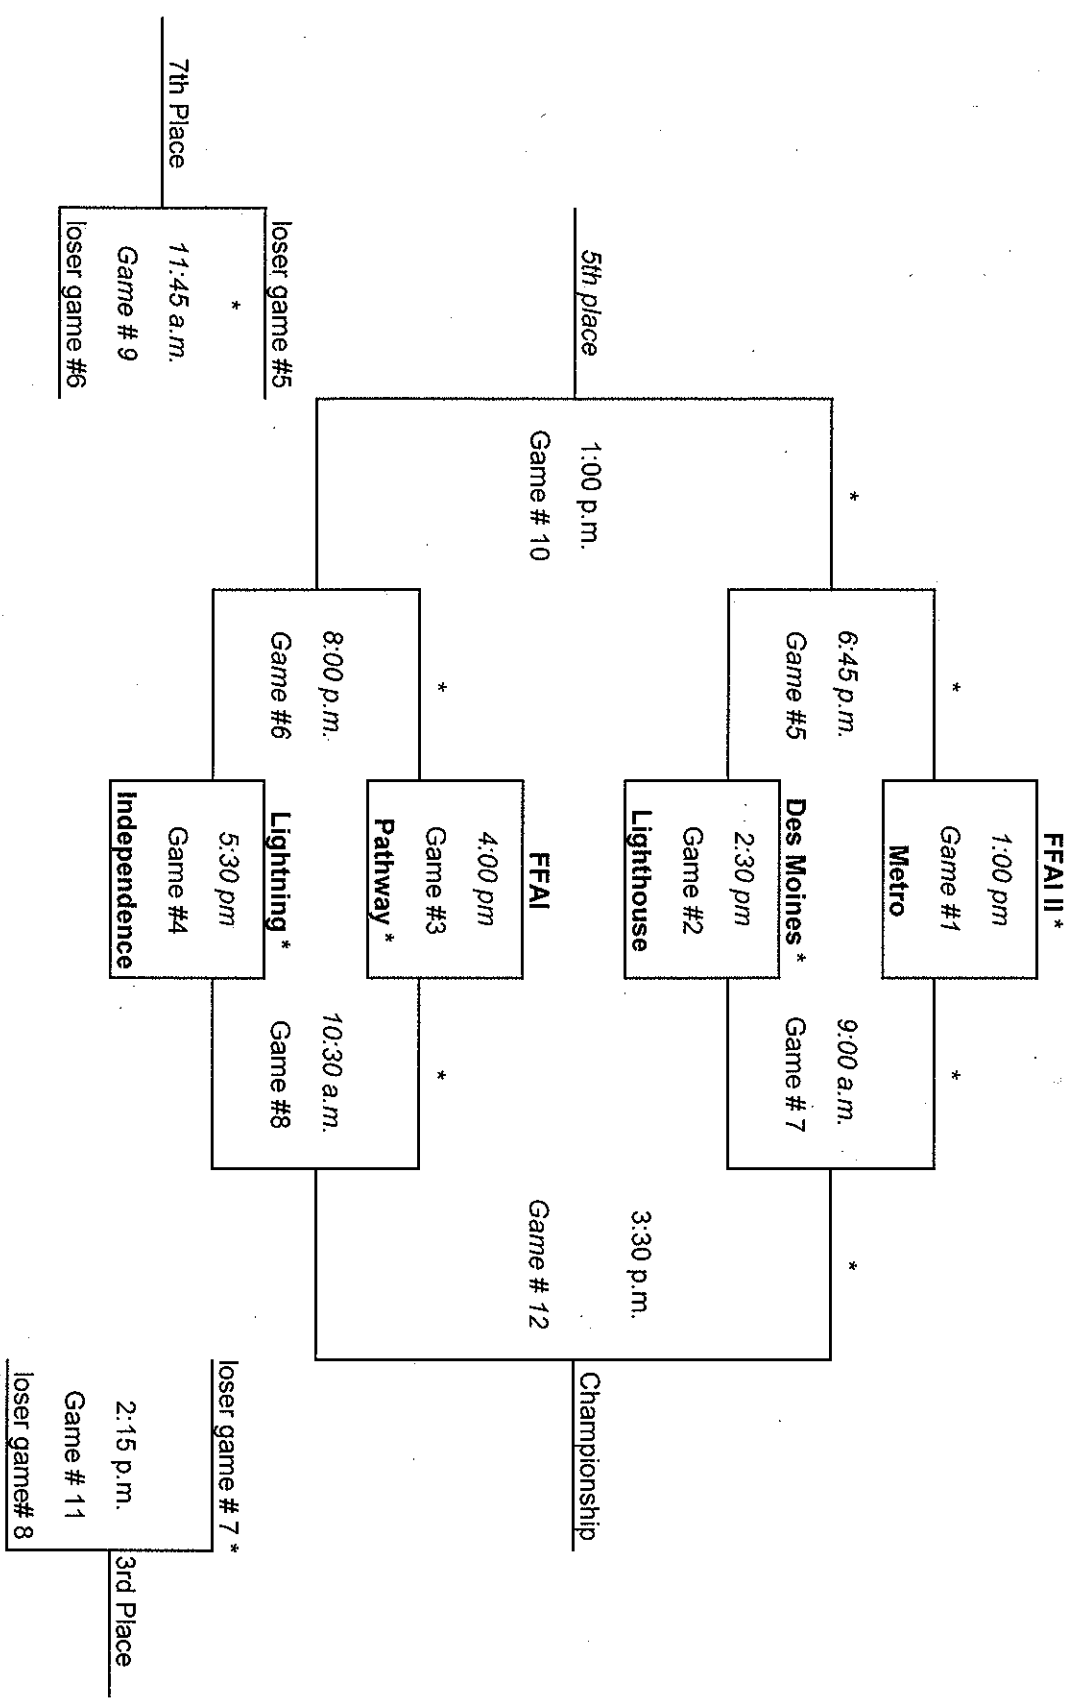

## Pathway Christian School Basketball Invitational

Feb. 3-4, 2012

\*team listed with (\*) is Home

- |                     |                       |
|---------------------|-----------------------|
| <b>Friday Games</b> | <b>Saturday Games</b> |
| #1 @ 1:00 p.m.      | # 7 @ 9:00 a.m.       |
| #2 @ 2:30 pm        | # 8 @ 10:30 am        |
| #3 @ 4:00 pm        | # 9 @ 11:45 a.m.      |
| #4 @ 5:30 pm        | #10 @ 1:00 p.m.       |
| #5 @ 6:45 pm        | #11 @ 2:15 pm         |
| #6 @ 8:00 pm        | #12 @ 3:30 pm         |

B-ball tour  
bracket 12